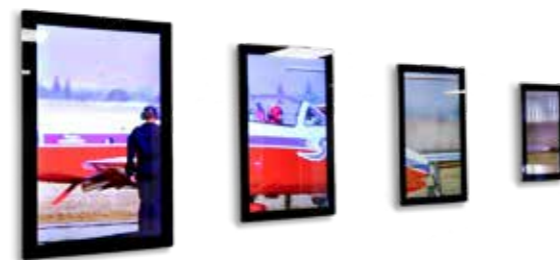

Multi Screen Synchronising

Synchronise your content across multiple screens in the same location. You can achieve the effect of one large image or video across multiple screens or have the same content playing and transitioning in perfect unison.