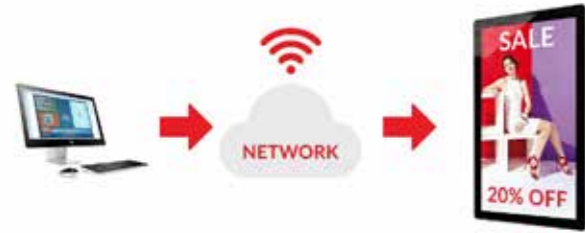

**Scrolling Text**  
 Display a ticker tape message or live RSS feed. From here you can adjust the font, size, colour, speed and direction of the text.

**Office Documents & PDF's**  
 Display PDF files alongside Microsoft Word, Excel and PowerPoint files.

**Easy To Use**

With our intuitive CMS you can send content from your PC to your display or media player in a matter of seconds using a user-friendly drag-and-drop system.

**Full Integrated Solution**

Our CMS software has been specifically designed to be used with the screens and media players that we manufacture; providing an all-in-one integrated solution.