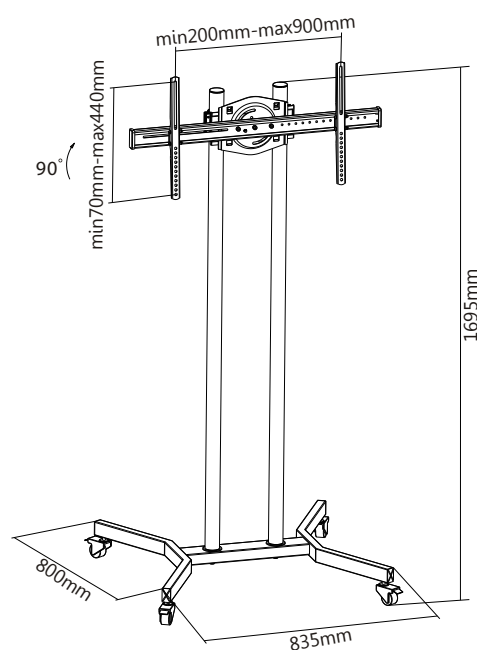

Technical Drawing

* Excluding motorised products which have a 5 year warranty